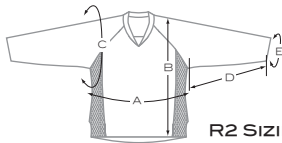

REINFORCED COVER STITCHING

ARTICULATED RAGLAN SLEEVES

CUSTOM SIZING AVAILABLE FOR PLAYERS & GOALIES

OPTIONS

REINFORCED ELBOWS

BOOSTER JERSEY

R2 SIZING CHART (INCHES)

GARMENT SIZING	ADULT XS	ADULT S	ADULT M	ADULT L	ADULT XL	ADULT 2XL	ADULT 3XL	GOALIE
A CHEST SIZE AROUND	39	39	47	51	53	55	57	60
B LENGTH SHOULDER TO HEM	28	30	31	32	33	34	35	33
C ARMHOLE AROUND	22.5	23	23	23.5	24	24.5	25	40
D SLEEVE LENGTH	19	19	21.5	22	22.5	23	23	18
E CUFF AROUND	10	10	11	12	12	12	12	26