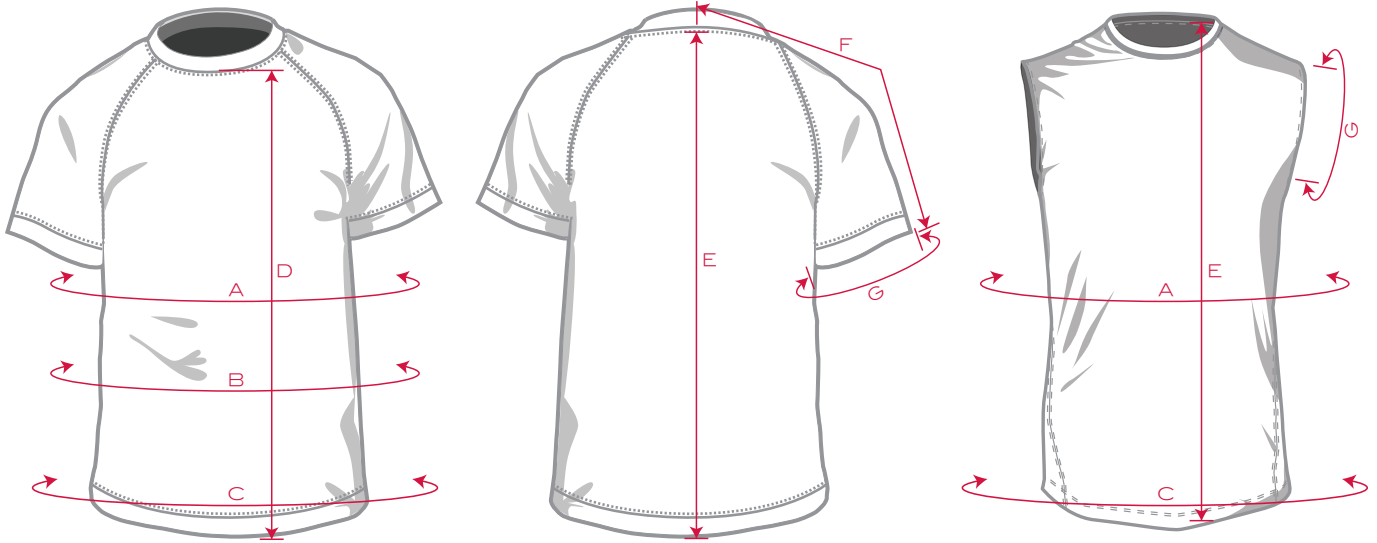

RAGLAN T-SHIRTS & SLEEVELESS

GARMENT SIZING: UNISEX LOOSE FIT SHIRTS		ADULT XS	ADULT S	ADULT M	ADULT L	ADULT XL	ADULT 2XL	ADULT 3XL
A	CHEST AROUND (2CM BELOW ARMHOLE)	40	42	44	46	48	50	52
C	HEM AROUND	39	41	43	45	47	49	51
E	BACK LENGTH	26.5	27.5	28.5	29.5	30.5	32	33
F	LONG SLEEVE - FROM CENTER BACK	33.5	34	34.5	35.25	36.75	37.25	38.25
G	LONG SLEEVE CUFF (AROUND)	8	8.5	9.25	9.5	9.75	10	10.25
F	SHORT SLEEVE - FROM CENTER BACK	17.25	17.75	18.25	18.5	19.75	20.75	21.75
G	SHORT SLEEVE CUFF (AROUND)	13.5	14.25	15	15.75	16.5	17.25	18

GARMENT SIZING: UNISEX SLIM FIT SHIRTS		ADULT XS	ADULT S	ADULT M	ADULT L	ADULT XL	ADULT 2XL	ADULT 3XL
A	CHEST AROUND (2CM BELOW ARMHOLE)	39	41	43	45	47	49	51
C	HEM AROUND	38	40	42	44	46	48	50
E	BACK LENGTH	26.5	27.5	28.5	29.5	30.5	32	33
F	LONG SLEEVE - FROM CENTER BACK	33	33.5	34	35	36	36.5	37
G	LONG SLEEVE CUFF (AROUND)	7.75	8.25	9	9.25	9.5	9.75	10
F	SHORT SLEEVE - FROM CENTER BACK	16.75	17.25	17.75	18	19.25	20.25	21.25
G	SHORT SLEEVE CUFF (AROUND)	13	13.75	14.5	15.25	16	16.5	17.5

GARMENT SIZING: UNISEX TIGHT FIT SHIRTS		ADULT XS	ADULT S	ADULT M	ADULT L	ADULT XL	ADULT 2XL
A	CHEST AROUND (2CM BELOW ARMHOLE)	38	40	42	44	46	48
C	HEM AROUND	37	39	41	43	45	47
E	BACK LENGTH	26.5	27.5	28.5	29.5	30.5	32
F	LONG SLEEVE - FROM CENTER BACK	32.5	33	33.5	34.5	35.5	36
G	LONG SLEEVE CUFF (AROUND)	7.5	8	8.75	9	9.25	9.5
F	SHORT SLEEVE - FROM CENTER BACK	16.25	16.75	17.25	17.5	18.75	19.75
G	SHORT SLEEVE CUFF (AROUND)	12.5	13.25	14	14.75	15.5	16

GARMENT SIZING: MENS SLEEVELESS		ADULT S	ADULT M	ADULT L	ADULT XL	ADULT 2XL
A	CHEST AROUND (2CM BELOW ARMHOLE)	37.25	39.25	41.25	43.25	45.25
C	HEM AROUND	39.5	41.5	43.5	45.5	47.5
E	BACK LENGTH	27.25	28.25	29.5	31.5	32.5
G	ARMHOLE OPENING (AROUND)	17.5	18	19	19	20