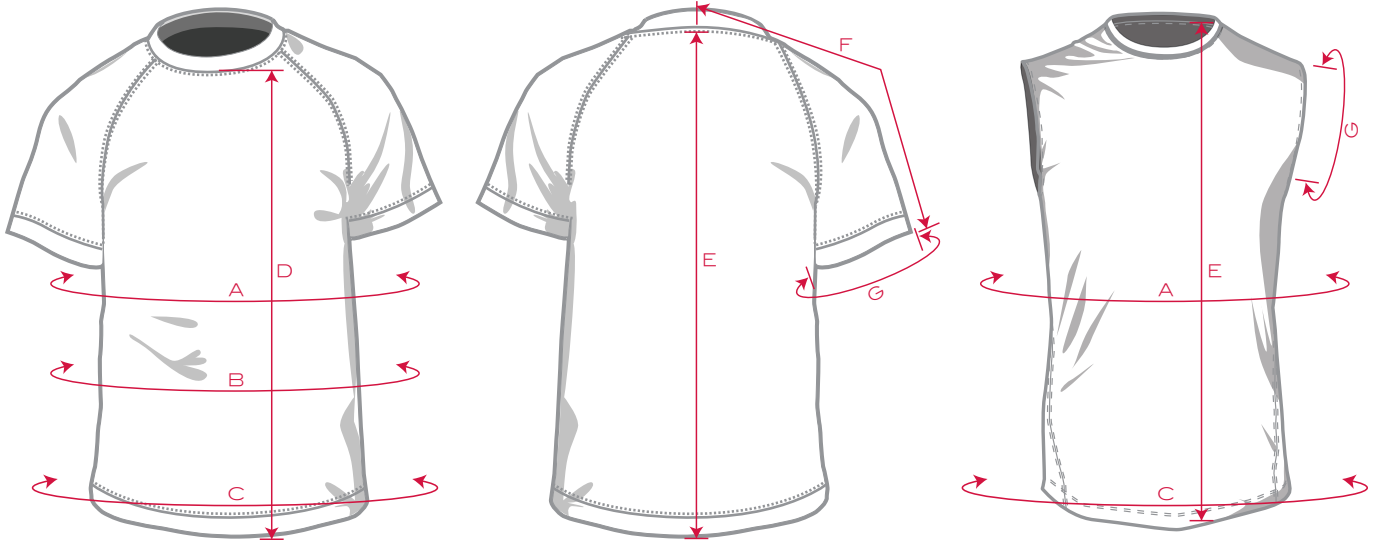

RAGLAN T-SHIRTS & SLEEVELESS

| GARMENT SIZING: UNISEX LOOSE FIT SHIRTS | | ADULT XS | ADULT S | ADULT M | ADULT L | ADULT XL | ADULT 2XL | ADULT 3XL |
|---|----------------------------------|----------|---------|---------|----------|-----------|-----------|-----------|
| A | CHEST AROUND (2CM BELOW ARMHOLE) | 40 | 42 | 44 | 46 | 48 | 50 | 52 |
| C | HEM AROUND | 39 | 41 | 43 | 45 | 47 | 49 | 51 |
| E | BACK LENGTH | 26.5 | 27.5 | 28.5 | 29.5 | 30.5 | 32 | 33 |
| F | LONG SLEEVE - FROM CENTER BACK | 33.5 | 34 | 34.5 | 35.25 | 36.75 | 37.25 | 38.25 |
| G | LONG SLEEVE CUFF (AROUND) | 8 | 8.5 | 9.25 | 9.5 | 9.75 | 10 | 10.25 |
| F | SHORT SLEEVE - FROM CENTER BACK | 17.25 | 17.75 | 18.25 | 18.5 | 19.75 | 20.75 | 21.75 |
| G | SHORT SLEEVE CUFF (AROUND) | 13.5 | 14.25 | 15 | 15.75 | 16.5 | 17.25 | 18 |
| GARMENT SIZING: UNISEX SLIM FIT SHIRTS | | ADULT XS | ADULT S | ADULT M | ADULT L | ADULT XL | ADULT 2XL | ADULT 3XL |
| A | CHEST AROUND (2CM BELOW ARMHOLE) | 39 | 41 | 43 | 45 | 47 | 49 | 51 |
| C | HEM AROUND | 38 | 40 | 42 | 44 | 46 | 48 | 50 |
| E | BACK LENGTH | 26.5 | 27.5 | 28.5 | 29.5 | 30.5 | 32 | 33 |
| F | LONG SLEEVE - FROM CENTER BACK | 33 | 33.5 | 34 | 35 | 36 | 36.5 | 37 |
| G | LONG SLEEVE CUFF (AROUND) | 7.75 | 8.25 | 9 | 9.25 | 9.5 | 9.75 | 10 |
| F | SHORT SLEEVE - FROM CENTER BACK | 16.75 | 17.25 | 17.75 | 18 | 19.25 | 20.25 | 21.25 |
| G | SHORT SLEEVE CUFF (AROUND) | 13 | 13.75 | 14.5 | 15.25 | 16 | 16.5 | 17.5 |
| GARMENT SIZING: UNISEX TIGHT FIT SHIRTS | | ADULT XS | ADULT S | ADULT M | ADULT L | ADULT XL | ADULT 2XL | |
| A | CHEST AROUND (2CM BELOW ARMHOLE) | 38 | 40 | 42 | 44 | 46 | 48 | |
| C | HEM AROUND | 37 | 39 | 41 | 43 | 45 | 47 | |
| E | BACK LENGTH | 26.5 | 27.5 | 28.5 | 29.5 | 30.5 | 32 | |
| F | LONG SLEEVE - FROM CENTER BACK | 32.5 | 33 | 33.5 | 34.5 | 35.5 | 36 | |
| G | LONG SLEEVE CUFF (AROUND) | 7.5 | 8 | 8.75 | 9 | 9.25 | 9.5 | |
| F | SHORT SLEEVE - FROM CENTER BACK | 16.25 | 16.75 | 17.25 | 17.5 | 18.75 | 19.75 | |
| G | SHORT SLEEVE CUFF (AROUND) | 12.5 | 13.25 | 14 | 14.75 | 15.5 | 16 | |
| GARMENT SIZING: MENS SLEEVELESS | | ADULT S | ADULT M | ADULT L | ADULT XL | ADULT 2XL | | |
| A | CHEST AROUND (2CM BELOW ARMHOLE) | 37.25 | 39.25 | 41.25 | 43.25 | 45.25 | | |
| C | HEM AROUND | 39.5 | 41.5 | 43.5 | 45.5 | 47.5 | | |
| E | BACK LENGTH | 27.25 | 28.25 | 29.5 | 31.5 | 32.5 | | |
| G | ARMHOLE OPENING (AROUND) | 17.5 | 18 | 19 | 19 | 20 | | |